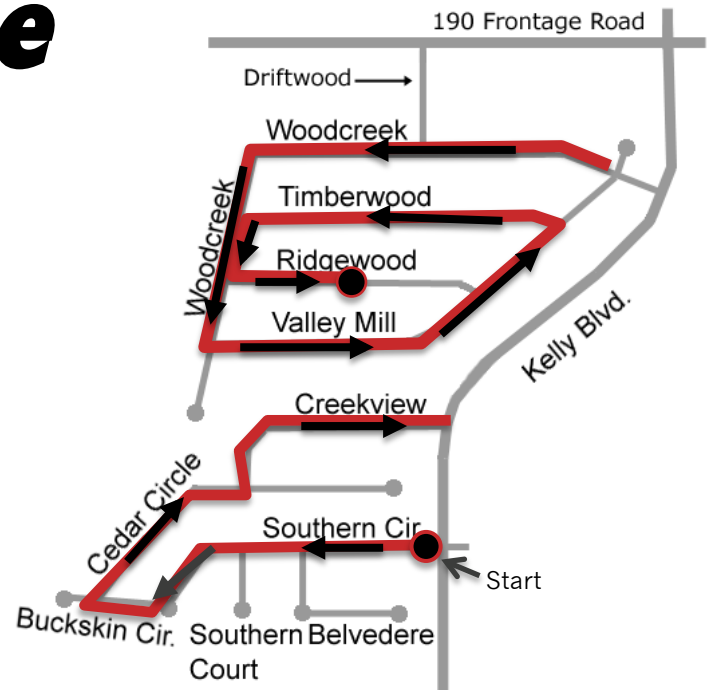

Woodcreek Santa Parade and Food Drive

**Saturday, Dec. 10
Starting at 10 a.m.**

2011 Parade Route:
*Note: New ending point
at 2221 Ridgewood*

Santa will ride on his sleigh through the neighborhood to collect non-perishable food and cash donations for Metrocrest Social Services. Santa needs elves to ride along with him and helpers to pick up donations along the parade route. Decorate your car, bicycle, or dog and join Santa and the festive antique vehicles in the parade. All participants should assemble at the west corner of Southern Circle and Kelly Blvd. at 9:45 a.m.

You may also leave a food donation at the curb for pickup (by 9 a.m.).

Join us after the parade (at about 10:45 a.m.) for refreshments, and a visit and free photo with Santa. Please bring a plate of your favorite cookies to share with your neighbors.

New Location: At the home of Jon & Terri Ortega - 2221 Ridgewood.

*Please give us a call if you want to participate in the parade or help with food collection.
Elves should be accompanied by an adult.*